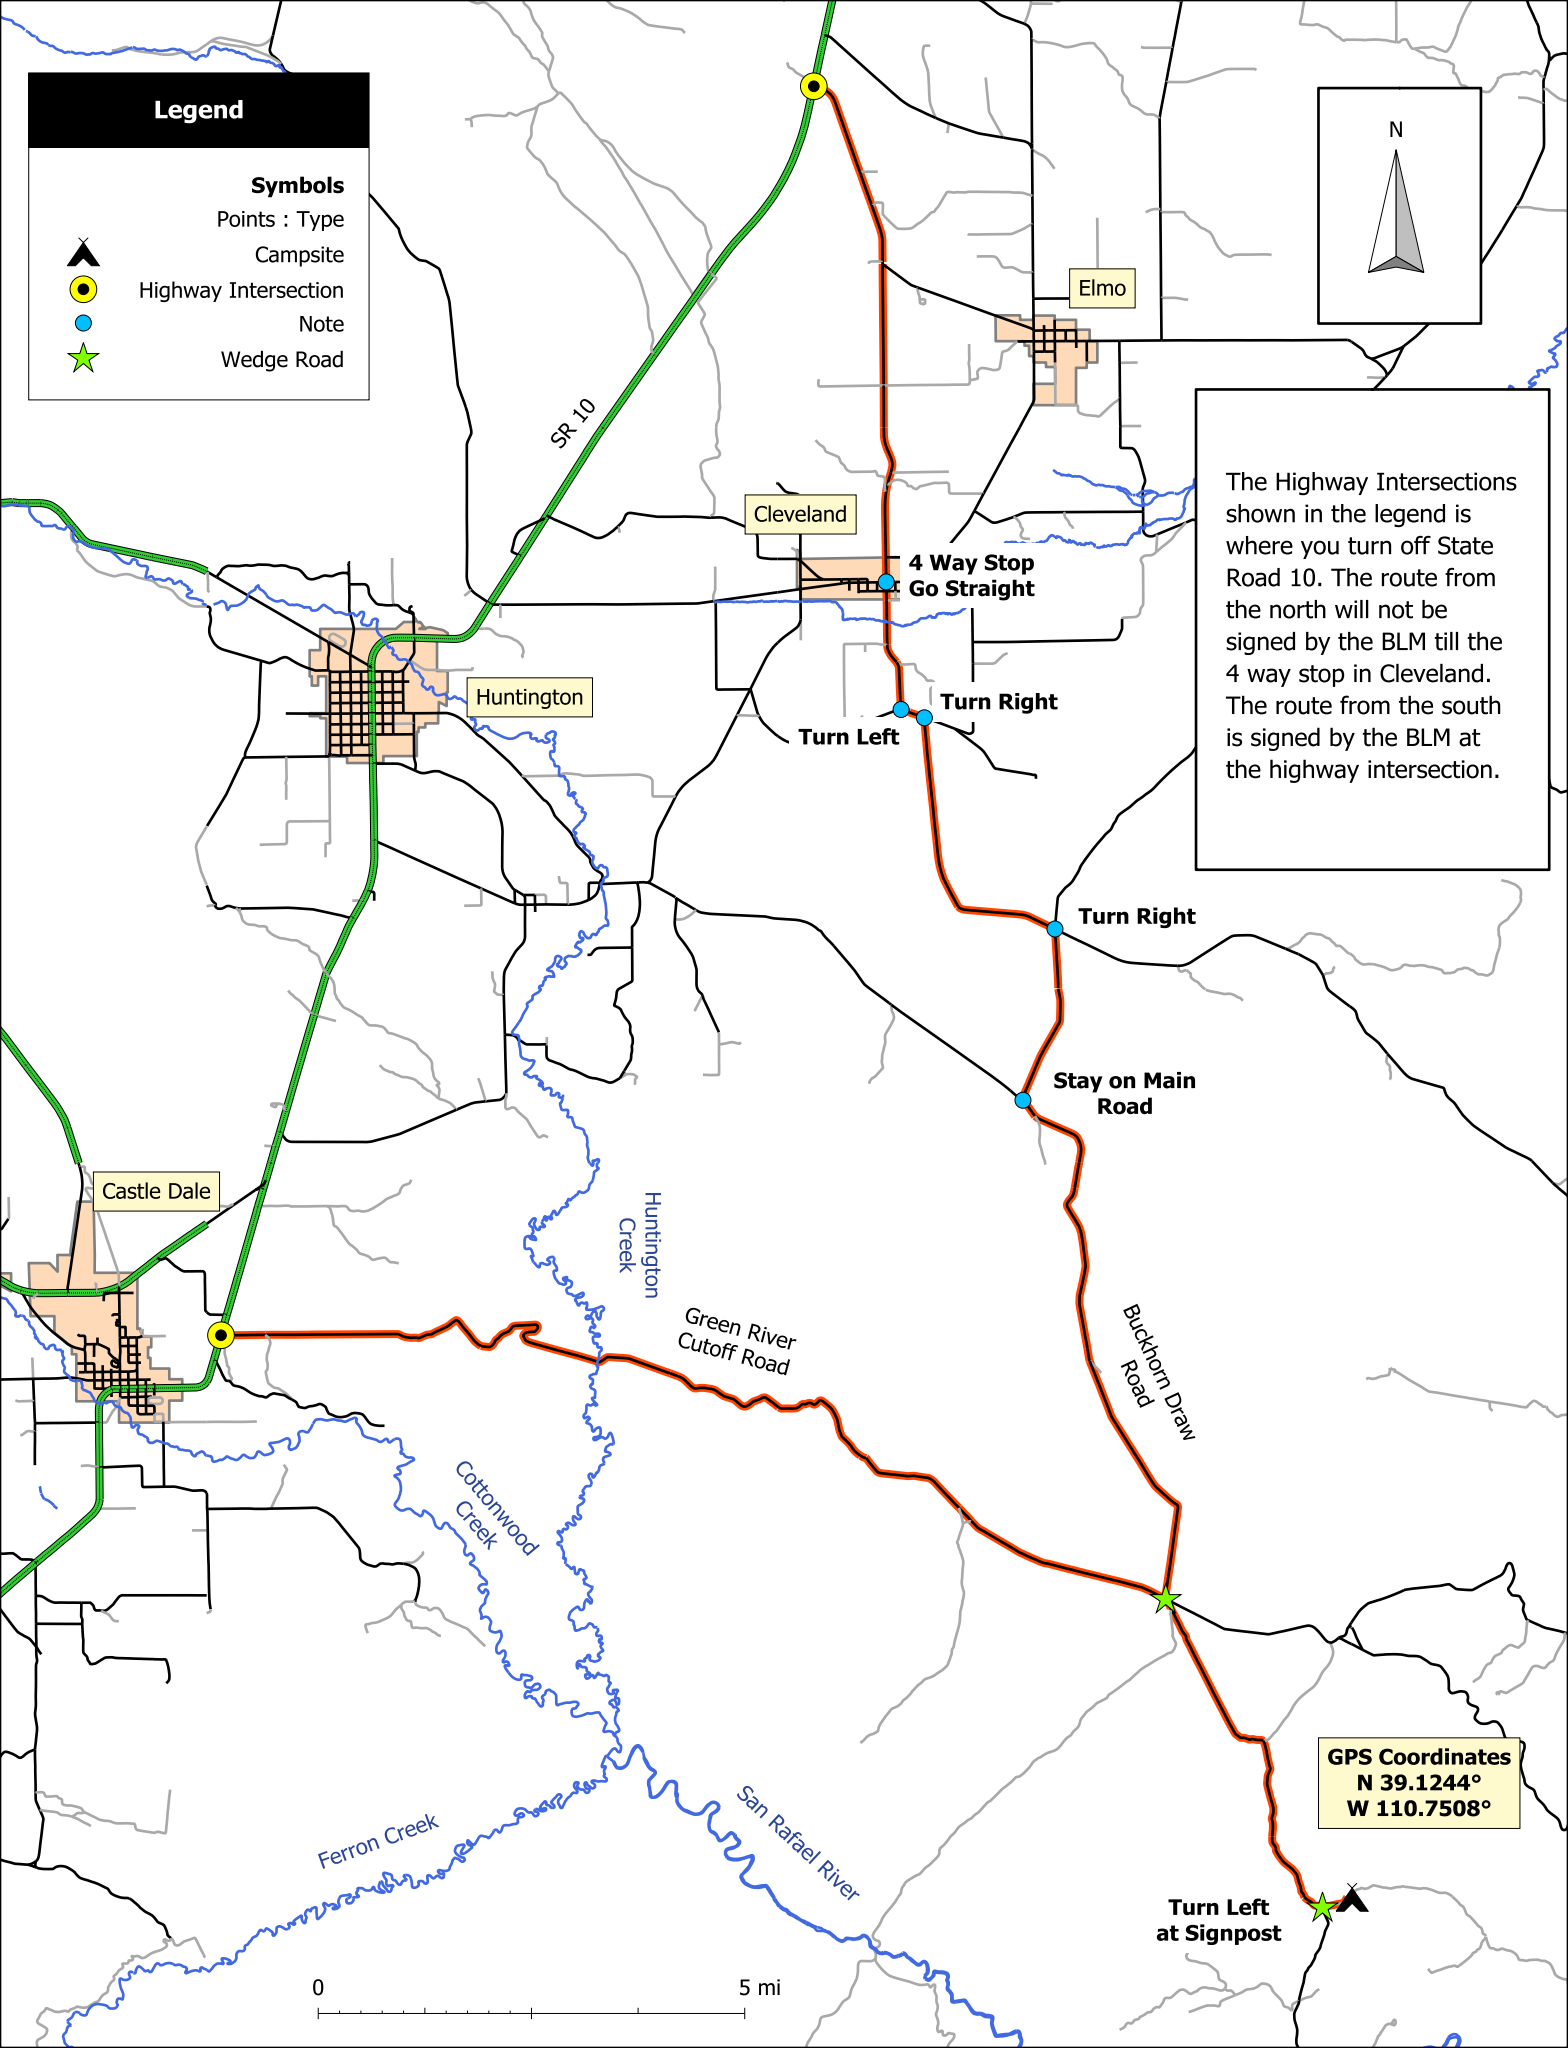

**Legend**

**Symbols**

Points : Type

-  Highway Intersection
-  Note
-  Wedge Road

 Campsite

The Highway Intersections shown in the legend is where you turn off State Road 10. The route from the north will not be signed by the BLM till the 4 way stop in Cleveland. The route from the south is signed by the BLM at the highway intersection.

**GPS Coordinates**  
 N 39.1244°  
 W 110.7508°

0 5 mi